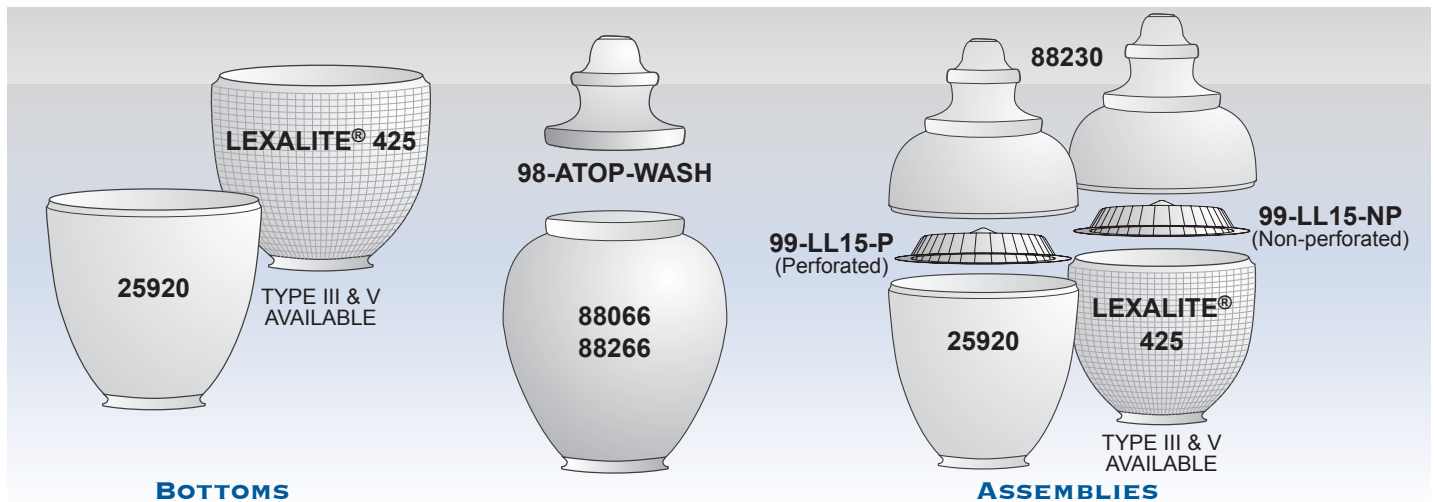

POST TOPS & ASSEMBLIES

Versatile Bottoms, Classic Tops & Full Assemblies

Dynamic solutions for customizing post tops

- Traditional shape bottoms for use on nostalgic projects
- Majestic tops for customization
- Perfect for roadways, parks, "Old Town"
- 98-ATOP-WASH fits 88060, 88260, 88062, 88262, 88066 & 88266 Streetlamps when top is trimmed
- Full assemblies for easy specification and installation
- Type III and IV available
- New and replacement use

TOPS

ACRYLIC STREETLAMP TOP

HEIGHT	INSIDE DIA	COLOR	ITEM NO.
13.22"	15.44"	Clear	88230-CL

ALUMINUM STREETLAMP TOP

HEIGHT	INSIDE DIA	COLOR	ITEM NO.
9.00"	11.44"	Aluminum	98-ATOP-WASH

ASSEMBLIES

88230 TOP W/25920 SMOOTH BOTTOM

HEIGHT	WIDTH	INSIDE DIA	NECK O.D.	COLOR	ITEM NO.
27.00"	15.12"	7.12"	8.00"	Clear	88230A25920-CL-8F
27.00"	15.12"	7.12"	8.00"	Sand Blasted	88230A25920-SB-8F
26.62"	15.12"	7.75"	9.12"	Clear	88230A25920-CL-9F
26.62"	15.12"	7.75"	9.12"	Sand Blasted	88230A25920-SB-9F

88230 TOP W/LEXALITE® 425 PRISM BOTTOM

HEIGHT	WIDTH	INSIDE DIA	NECK O.D.	COLOR	TYPE	ITEM NO.
27.46"	15.75"	7.27"	8.14"	Clear	III	88230ALEX3-8F
27.46"	15.75"	7.27"	8.14"	Clear	V	88230ALEX5-8F
27.12"	15.75"	7.75"	9.13"	Clear	III	88230ALEX3-9F
27.12"	15.75"	7.75"	9.13"	Clear	V	88230ALEX5-9F